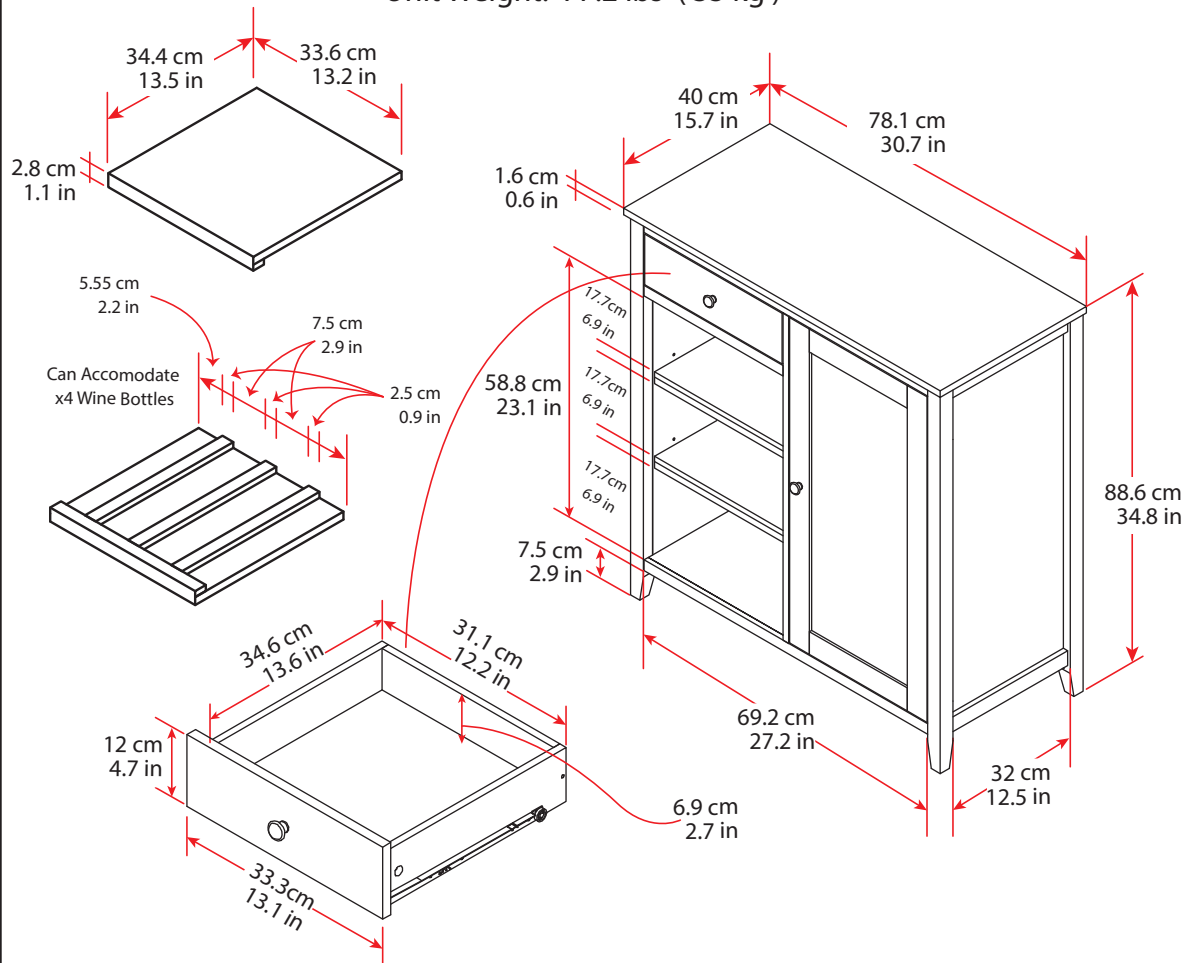

3969872 COM - TUXEDO BEVERAGE CABINET

Finish: White

Wood Breakdown:
MDF: 98% , R/W: 2%

Overall Product Size:
30.7" W x 15.7" D x 34.8" H
78.1 L x 40.0 D x 88.6 H (cm)
Unit Weight: 77.2 lbs (35 kg)

MAXIMUM WEIGHT CAPACITIES: